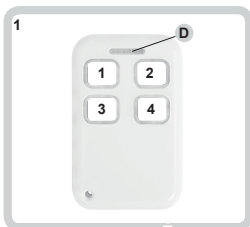

▶ CODE GENERATION [1]

The first button of remote control will already have a code assigned (created by NOLOGO during testing) and the second button has no code assigned. This operation creates new codes for both buttons and cancels the previous codes.

- Press button no. 1 and then button no.4 and keep them pressed.
- The light **D** flashes slowly.
- Wait 8 seconds until the light is flashing faster.
- Let go of button no.1 and after a moment button no. 4.

▶ HOW TO LEARN A CODE [1-2-3]

- Push the button 1 and after a while the button 4 and leave them in the same time.
- The led **D** is flashing for 5 seconds, and this is the time to memorise the original code.
- During this time press and keep pressed one button where you want to memorize the code (you can choose from the button 1,2,3,4).
- Press and keep pressed the button of the original remote control **X** as shown in the picture no.2, pay attention that the antenna of the original remote control **X**, usually in front of the remote control (check it by opening the remote control) should be as near as possible of the antenna **F** of the CARTY-C4d.

The light **D** flashes rapidly for a while and then it flashes regularly to confirm that the code has been copied.

Technical features	
Power supply	Battery 12V 23A
Stand-by consumption	≤ 400 nA
Frequency	433,92 Mhz
Type of modulation	OOK
Coding	Fino a 80 bit
Working temperature	- 20 °C ++ 55 °C
Dimensions	37 x 65 x h15 mm

www.delton.hu

E-mail: info@delton.hu Web: www.delton.hu