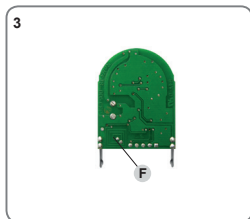

▶ CODE GENERATION [1]

The first button of remote control will already have a code assigned (created by NOLOGO during testing) and the second button has no code assigned. This operation creates new codes for both buttons and cancels the previous codes.

- Press button no. 1 and then button no.4 and keep them pressed.
- The light **D** flashes slowly.
- Wait 8 seconds until the light is flashing faster.
- Let go of button no.1 and after a moment button no. 4.

▶ HOW TO LEARN A CODE [1-2-3]

- Push the button 1 and after a while the button 4 and leave them in the same time.
- The led **D** is flashing for 5 seconds, and this is the time to memorise the original code.
- During this time press and keep pressed one button where you want to memorize the code (you can choose from the button 1,2,3,4).
- Press and keep pressed the button of the original remote control **X** as shown in the picture no.2, pay attention that the antenna of the original remote control **X**, usually in front of the remote control (check it by opening the remote control) should be as near as possible of the antenna **F** of the CARTY-C4d.

The light **D** flashes rapidly for a while and then it flashes regularly to confirm that the code has been copied.

Technical features	
Power supply	Battery 12V 23A
Stand-by consumption	≤ 400 nA
Frequency	433,92 Mhz
Type of modulation	OOK
Coding	Fino a 80 bit
Working temperature	- 20 °C ++ 55 °C
Dimensions	37 x 65 x h15 mm

www.delton.hu

E-mail: info@delton.hu Web: www.delton.hu